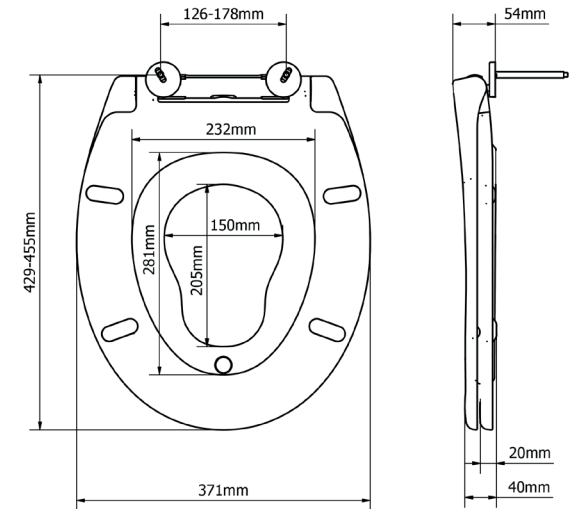

### Features

- Family toilet seat includes removable child seat.
- Child seat magnetically secures into cover.
- Take off for easier and hygienic cleaning.
- Long-lasting thermoplastic is virtually unbreakable and recycable.
- Adjustable plastic hinge.
- Fixation from the top of the ceramic.

8100PB000

Name	Part number	Colour	Hinge	EAN	Ring bumper	Cover bumper	Weight	MQ	Euro Pallet
Bemis Reybridge Family Toilet Seat	8100PB000	White	Adjustable plastic top fix	5012799287185	4	2	1.9 kg	5	120