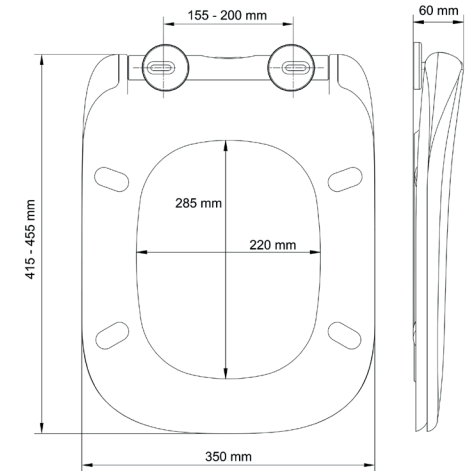

Features

- Slow Close - closes slowly and quietly.
- Take Off - push-button take off system for hygienic cleaning.
- Top Fix - installs easily from the top of the ceramic.
- Long-lasting Duroplast plastic is scratch and heat resistant and offers a ceramic-like shine.
- Adjustable stainless steel hinge.

2400CL000

Name	Part number	Colour	Hinge	EAN	Ring bumper	Cover bumper	Weight	MQ	STD Pallet
Teramo Square Slow Close Take Off, Top Fix	2400CL000	White	Adjustable stainless steel	5012799283033	4	2	2.82 kg	5	120