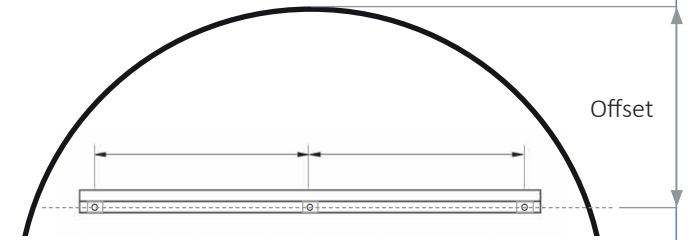

SYNERGY-800-MB Mirror

Details

Dimensions

Features

Glass - 5mm copper free silver mirror glass

Bulbs - Waterproof Energy Efficient LED Light Strip
Colour - White 6400K

Mirror Includes

Sensor Dimmer Switch
De Mist Pad

	Offset
Synergy-800-MB (S421)	165mm

Available Sizes

SYNERGY-800-MB LED Mirror with Brushed Brass Frame 800mm Round

Mirror Depth 39mm

Approvals

CE Approved
IP44 Rated

LVD Compliant
EMC Compliant

The drawing above shows the dimensions for wall drillings for the installation of the mirror