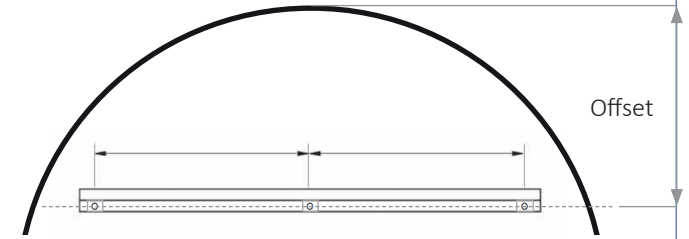

SYNERGY-800-BB Mirror

Details

Dimensions

Features

Glass - 5mm copper free silver mirror glass

Bulbs - Waterproof Energy Efficient LED
Colour Change Light Strip
Colour - White 3000K & 6000K

Mirror Includes

Sensor Switch with Colour Change
De Mist Pad

	Offset
Synergy-800-BB (S423)	165mm

Available Sizes

SYNERGY-800-BB LED Mirror with Brushed Brass Frame 800mm Round

Mirror Depth 39mm

Approvals

CE Approved
IP44 Rated

LVD Compliant
EMC Compliant

The drawing above shows the dimensions for wall drillings for the installation of the mirror