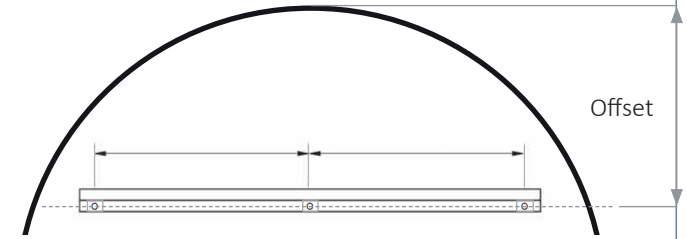

SYNERGY-600-MB Mirror

Details

Dimensions

Features

Glass - 5mm copper free silver mirror glass

Bulbs - Waterproof Energy Efficient LED Light Strip  
Colour - White 6400K

Mirror Includes

Sensor Dimmer Switch  
De Mist Pad

	Offset
Synergy-600-MB (S420)	183mm

Available Sizes

SYNERGY-600-MB LED Mirror with Brushed Brass Frame 600mm Round

Mirror Depth 39mm

Approvals

CE Approved  
IP44 Rated

LVD Compliant  
EMC Compliant

The drawing above shows the dimensions for wall drillings for the installation of the mirror