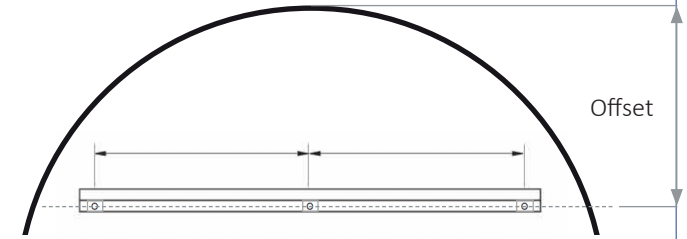

SYNERGY-600-BB Mirror

Details

Dimensions

Features

Glass - 5mm copper free silver mirror glass

Bulbs - Waterproof Energy Efficient LED
Colour Change Light Strip
Colour - White 3000K & 6000K

Mirror Includes

Sensor Switch with Colour Change
De Mist Pad

	Offset
Synergy-600-BB (S422)	183mm

The drawing above shows the dimensions for wall drillings for the installation of the mirror

Available Sizes

SYNERGY-600-BB LED Mirror with Brushed Brass Frame 600mm Round

Mirror Depth 39mm

Approvals

CE Approved
IP44 Rated

LVD Compliant
EMC Compliant