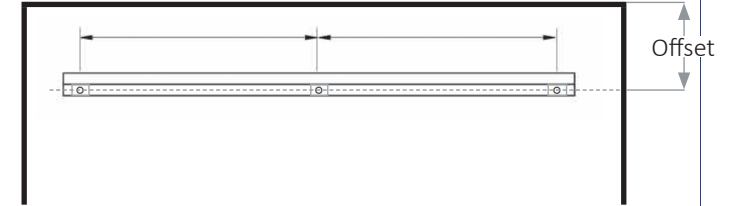

STORM-6-MB Mirror

Available Sizes

STORM-6-MB LED Mirror with Matt Black Frame
800 x 600mm

Mirror Depth 39mm

Can be installed Portrait (as shown) or
Landscape

Details

Features

Glass - 5mm copper free silver mirror glass

Bulbs - Waterproof Energy Efficient LED Light
Strip

Colour - White 6400K

Mirror Includes

Sensor Dimmer Switch

De Mist Pad

Approvals

CE Approved
IP44 Rated

LVD Compliant
EMC Compliant

Dimensions

	Portrait Offset	Landscape Offset
Storm-6 MB (S419)	83mm	83mm

The drawing above shows the dimensions for wall
drillings for the installation of the mirror