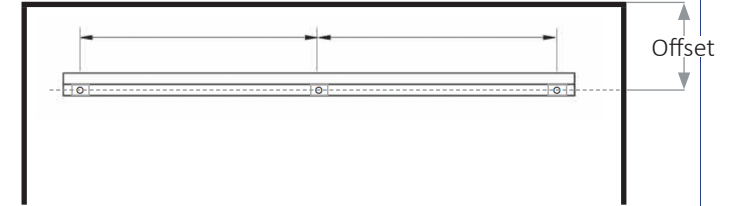

STORM-5-MB Mirror

Available Sizes

STORM-5-MB LED Mirror with Matt Black Frame  
700 x 500mm

Mirror Depth 39mm

Can be installed Portrait (as shown) or  
Landscape

Details

Features

Glass - 5mm copper free silver mirror glass

Bulbs - Waterproof Energy Efficient LED Light  
Strip

Colour - White 6400K

Mirror Includes

Sensor Dimmer Switch

De Mist Pad

Approvals

CE Approved  
IP44 Rated

LVD Compliant  
EMC Compliant

Dimensions

	Portrait Offset	Landscape Offset
Storm-5 MB (S418)	78mm	78mm

The drawing above shows the dimensions for wall  
drillings for the installation of the mirror