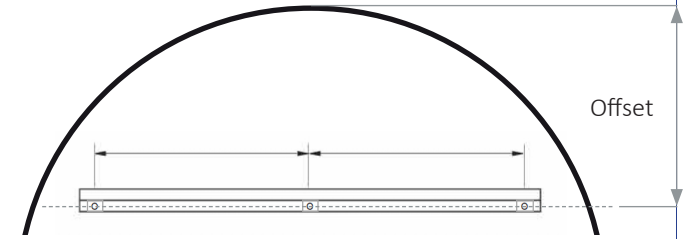

FLORENCE-MB Mirror

Details

Features

Glass - 5mm copper free silver mirror glass

Bulbs - Waterproof Energy Efficient LED  
Light Strip  
Colour - 6400K

Mirror Includes

Sensor Dimmer Switch  
De Mist Pad

Dimensions

	Portrait Offset	Landscape Offset
Florence MB (S424)	225mm	90mm

The drawing above shows the dimensions for wall drillings for the installation of the mirror

Available Sizes

FLORENCE-MB LED Mirror with Matt Black  
Frame 1000 x 450mm

Mirror Depth 39mm

Can be installed Portrait (as shown) or  
Landscape

Approvals

CE Approved  
IP44 Rated

LVD Compliant  
EMC Compliant