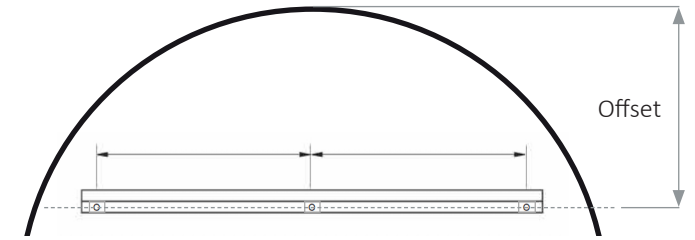

FLORENCE-BB Mirror

Details

Features

Glass - 5mm copper free silver mirror glass

Bulbs - Waterproof Energy Efficient LED
 Colour Change Light Strip
 Colour - White 3000K & 6000K

Mirror Includes

Sensor Switch with Colour Change
 De Mist Pad

Dimensions

	Portrait Offset	Landscape Offset
Florence BB (S425)	225mm	90mm

Available Sizes

FLORENCE-BB LED Mirror with Brushed Brass Frame 1000 x 450mm

Mirror Depth 39mm

Can be installed Portrait (as shown) or Landscape

Approvals

CE Approved
 IP44 Rated

LVD Compliant
 EMC Compliant

The drawing above shows the dimensions for wall drillings for the installation of the mirror