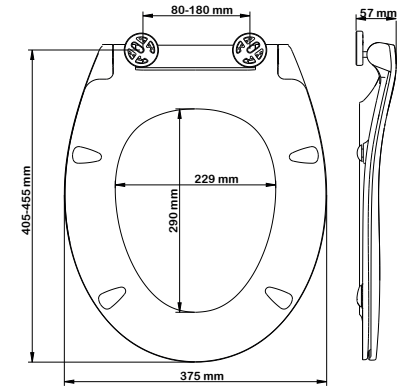

Features

- Slow close prevents slamming and pinched fingers.
- Bemis Click & Clean® easy take off for convenient cleaning.
- Long-lasting Duroplast plastic is scratch and heat resistant and offers a ceramic-like shine.
- Adjustable stainless steel hinge.
- Fixation from the top of the ceramic.

2310CNCTF000

Name	Part number	Colour	Hinge	EAN	Ring bumper	Cover bumper	Weight	MQ	STD Pallet
Bemis Click & Clean® Slim	2310CNCTF000	White	Adjustable stainless steel top fix	5012799282234	4	2	2.2 kg	5	135