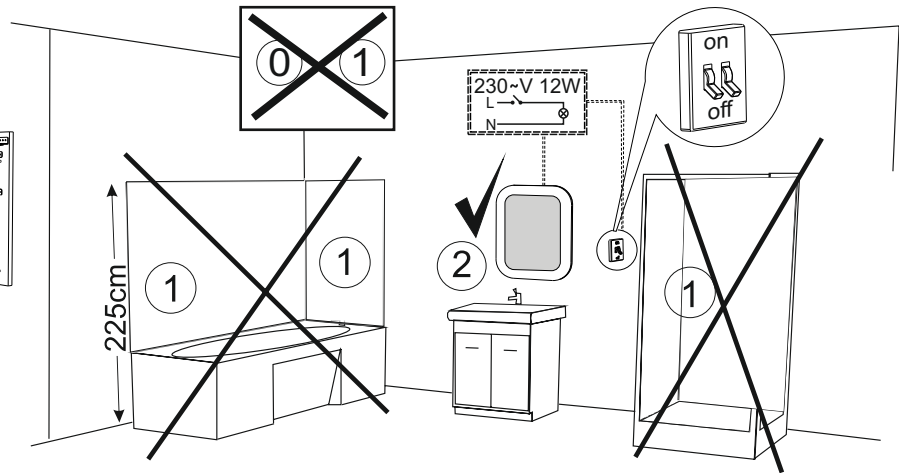

Get. 6080

home. made by miior.

www.miior.com

| | | | | | | | | |
|--|--|--|--|--|--|--|------------|-----------|
| | | | | | | | LED 12V | 230~V 12W |
| | | | | | | | 230~V 50Hz | |