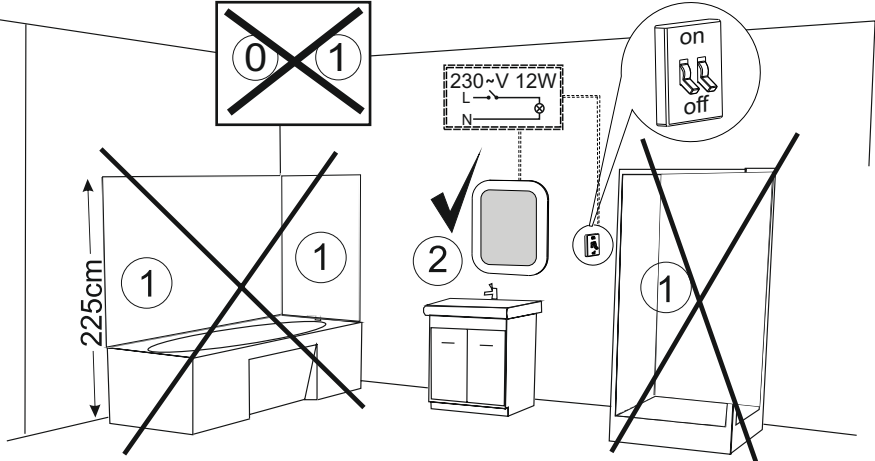

60

home. made by miior.

Moon. 60

www.miior.com

							LED 12V	230~V 12W
							230~V 50Hz	