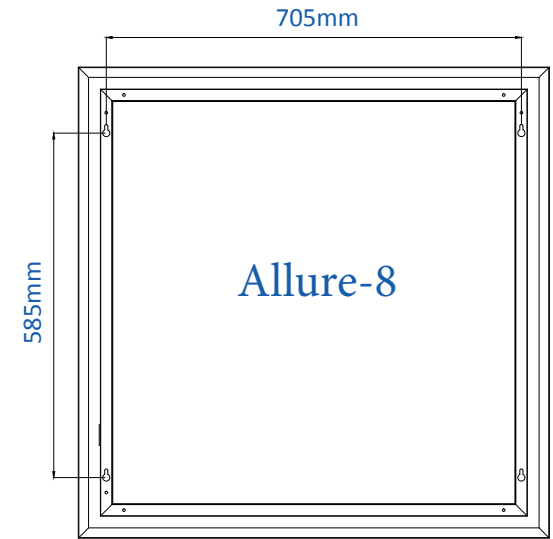

ALLURE-8 Mirror

Details

Features

Glass - 5mm copper free silver mirror glass
Frame - Aluminium frame

Bulbs - Waterproof Energy Efficient LED Light Strip
Colour - White 6400K +/- 300K

Mirror Includes

Sensor Dimmer Switch (100% to 10% Dimmable)
De Mist Pad
Shaver Socket

Installation Dimensions

Sizes

ALLURE-8 LED Mirror 800 x 800mm Square
Mirror Depth 55mm

Approvals

CE Approved
IP44 Rated

LVD Compliant
EMC Compliant

The drawings above shows the dimensions for wall drillings for the installation of the mirror