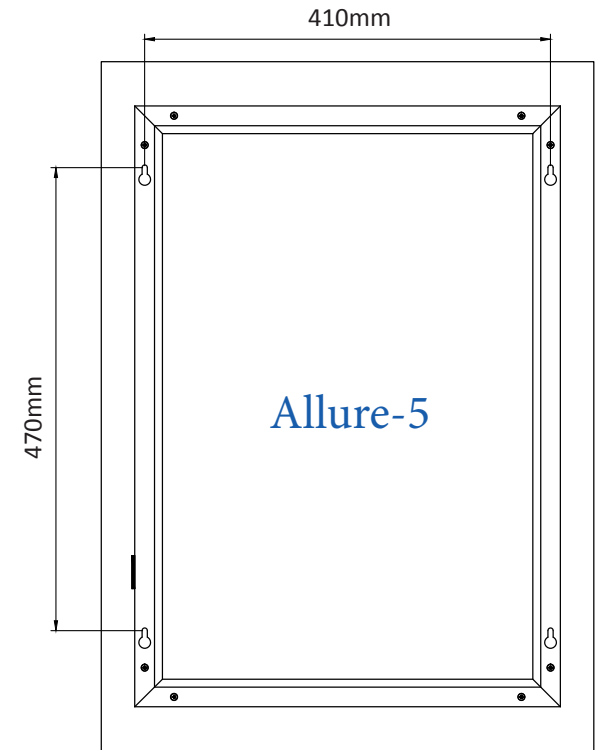

ALLURE-5 Mirror

Sizes

ALLURE-5 LED Mirror 700 x 500mm Portrait
Mirror Depth 55mm

Details

Features

Glass - 5mm copper free silver mirror glass
Frame - Aluminium frame

Bulbs - Waterproof Energy Efficient LED Light Strip
Colour - White 6400K +/- 300K

Mirror Includes

Sensor Dimmer Switch (100% to 10% Dimmable)
De Mist Pad
Shaver Socket

Approvals

CE Approved
IP44 Rated

LVD Compliant
EMC Compliant

Dimensions

The drawing above shows the dimensions for wall drillings for the installation of the mirror