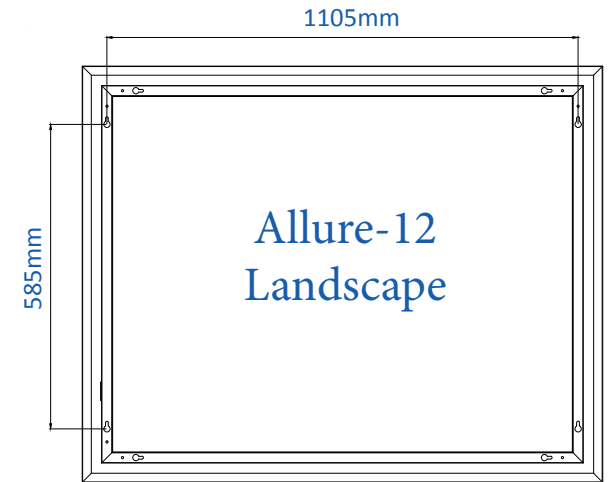

ALLURE-12 Mirror

Details

Features

Glass - 5mm copper free silver mirror glass
Frame - Aluminium frame

Bulbs - Waterproof Energy Efficient LED Light Strip
Colour - White 6400K +/- 300K

Mirror Includes

Sensor Dimmer Switch (100% to 10% Dimmable)
De Mist Pad
Shaver Socket

Installation Dimensions

Sizes

ALLURE-12 LED Mirror 800 x 1200mm wide
Landscape. Can also be installed Portrait
Mirror Depth 55mm

Approvals

CE Approved
IP44 Rated

LVD Compliant
EMC Compliant

The drawings above shows the dimensions for wall drillings for the installation of the mirror