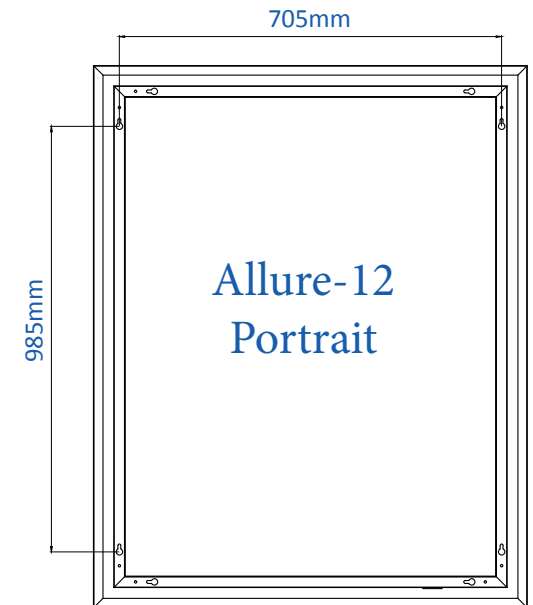

ALLURE-12 Mirror

Details

Features

Glass - 5mm copper free silver mirror glass
Frame - Aluminium frame

Bulbs - Waterproof Energy Efficient LED Light Strip
Colour - White 6400K +/- 300K

Mirror Includes

Sensor Dimmer Switch (100% to 10% Dimmable)
De Mist Pad
Shaver Socket

Installation Dimensions

Sizes

ALLURE-12 LED Mirror 800 x 1200mm wide
Landscape. Can also be installed Portrait
Mirror Depth 55mm

Approvals

CE Approved
IP44 Rated

LVD Compliant
EMC Compliant

The drawings above shows the dimensions for wall drillings for the installation of the mirror