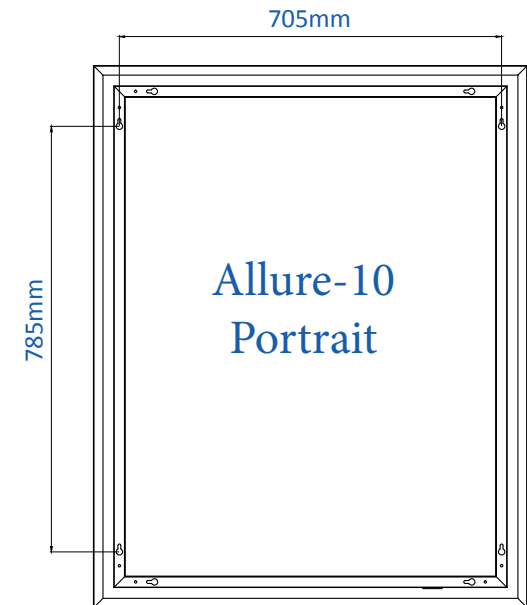

### Sizes

ALLURE-10 LED Mirror 800 x 1000mm wide  
Landscape. Can also be installed Portrait  
Mirror Depth 55mm

### Features

Glass - 5mm copper free silver mirror glass  
Frame - Aluminium frame

Bulbs - Waterproof Energy Efficient LED Light  
Strip  
Colour - White 6400K +/- 300K

## Installation Dimensions

The drawings above shows the dimensions for  
wall drillings for the installation of the mirror