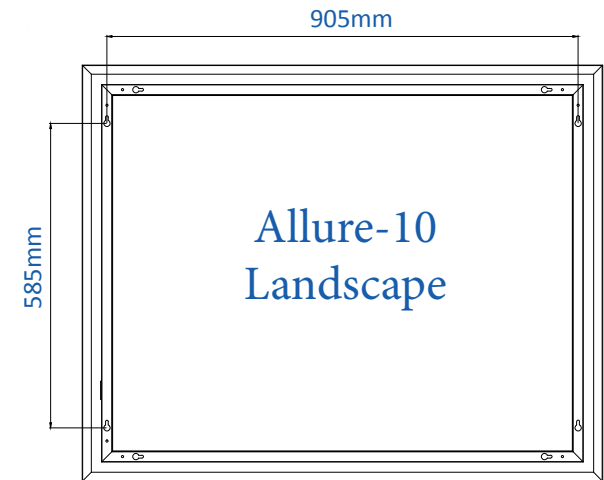

### Sizes

ALLURE-10 LED Mirror 800 x 1000mm wide  
Landscape. Can also be installed Portrait  
Mirror Depth 55mm

### Features

Glass - 5mm copper free silver mirror glass  
Frame - Aluminium frame

Bulbs - Waterproof Energy Efficient LED Light  
Strip  
Colour - White 6400K +/- 300K

## Installation Dimensions

The drawings above shows the dimensions for  
wall drillings for the installation of the mirror