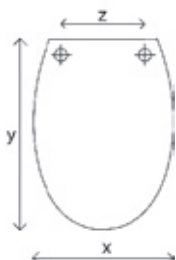

SW-RW-053

PACKAGING

Group packaging: 6 pieces
Individual packaging
Cardboard box

HINGES

Plastic adjustable hinges
pre-hinged, with top fixing

BUMPERS

Lid: 2
Ring: 2

X: 36,8