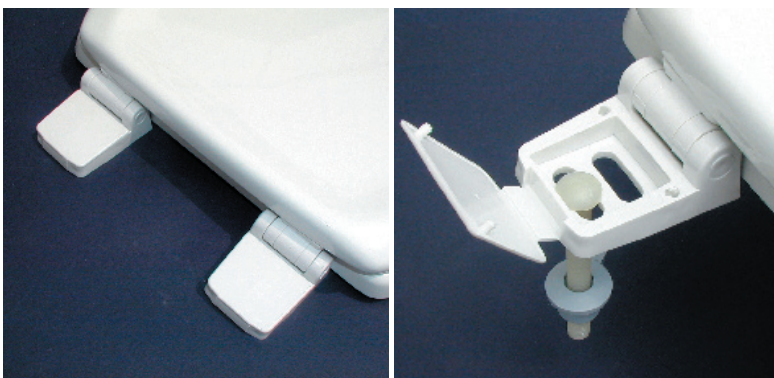

AMERICAN INNOVA

American Innova is made with moulded wood and thermoset. The strong surface guarantees long-lasting shine, warm feeling and ease of cleaning. Thermoset component makes American Innova water resistant.

5000AR000

Universal seat with adjustable plastic hinges.

Fits all standard pans.

Hygienic, robust.

Weight: kg 2,6

Colour: white 000

SMARTWOODSM
REDISCOVERED

REDISCOVERED WOOD is from 100%
re-cycled wood sources

SW-RW-053

PACKAGING

Group packaging: 6 pieces
Individual packaging
Cardboard box

HINGES

Plastic adjustable hinges
pre-hinged, with top fixing

BUMPERS

Lid: 2
Ring: 2

X: 36,8