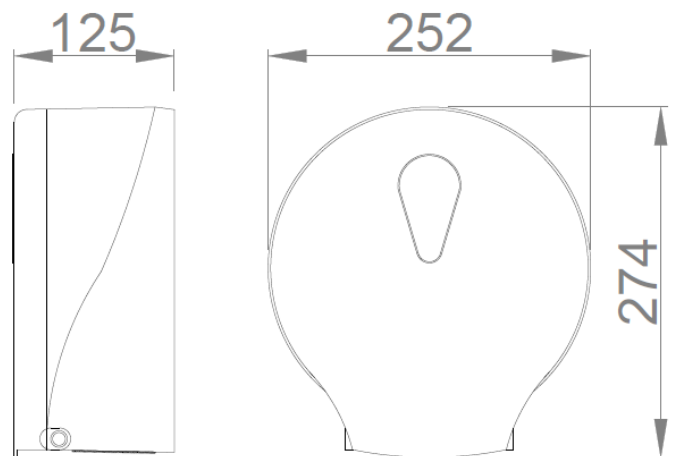

**Toilet paper dispenser**

- Toilet paper dispenser.
- Surface mounted.
- Security lock with key included.
- Front content viewer.

**TECHNICAL DATA**

- Made in black ABS and transparent SAN content viewer.
- Consumable: NOFER 0600.E.
- Dimensions: 274 height x 252 width x 125 depth (mm).
- Axle diameter: 40 mm.
- Maximum roll: Ø230 mm.
- Capacity: 200 m paper roll.
- Net weight: 450 g.

**SUGGESTED TEXT FOR PRESCRIPTION**

NOFER, black ABS and transparent SAN toilet paper dispenser, surface mounted. Capacity: 200 m paper roll. Dimensions: 274 height x 252 width x 125 depth (mm).

**TECHNICAL DRAWING**

DIMENSIONS IN mm

NOFER S.L.  
 Avenida de la fama, 118  
 08940 · Cornellà de Llobregat (Barcelona)  
 Tel +34 934 742 423 · Fax +34 934 743 548  
 export@nofer.com · www.nofer.com

**Related Products**

04021