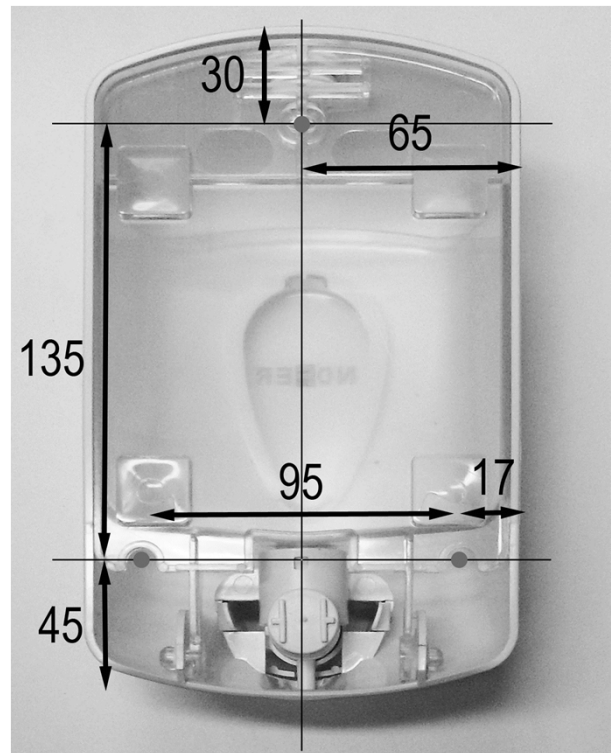

Liquid soap dispenser

- Manual liquid soap dispenser.
- Surface mounted.
- Special key for refilling.
- Black finishing and transparent content window.

TECHNICAL DATA

- Made in black ABS and transparent SAN content window.
- Capacity: 1000 ml.
- Dimensions: 215 x 130 x 95 mm
- Weight: 344 g.

SUGGESTED TEXT FOR PRESCRIPTION

NOFER or similar, black ABS and transparent SAN manual soap dispenser. Surface mounted. Capacity: 1000 ml. Dimensions: 215 x 130 x 95 mm .

INSTALLATION

DIMENSIONS IN mm

NOFER S.L.
 Avenida de la fama, 118
 08940 · Cornellà de Llobregat (Barcelona)
 Tel +34 934 742 423 · Fax +34 934 743 548
 export@nofer.com · www.nofer.com