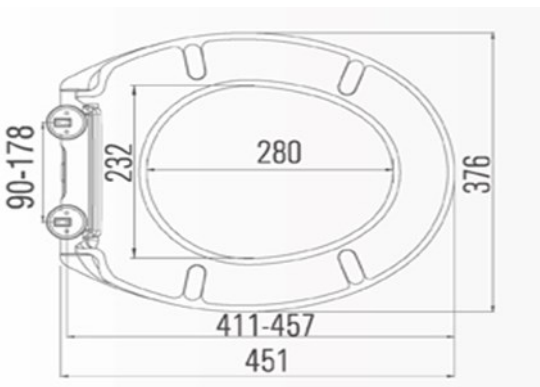

## ***GALAXY TOILET SEAT***

***Code BR01***

***Duroplast Material***

- **SOFT CLOSE**
- **QUICK RELEASE HINGE FOR EASY CLEANING**
- **EASY FIT (top or bottom fix)**
- **ANTI BACTERIAL**
- **DURABLE & ANTI CORROSION**
- **STAINLESS STEEL HINGE**
- **FITS ALL STANDARD PANS**
- **3 YEAR WARRENTY**