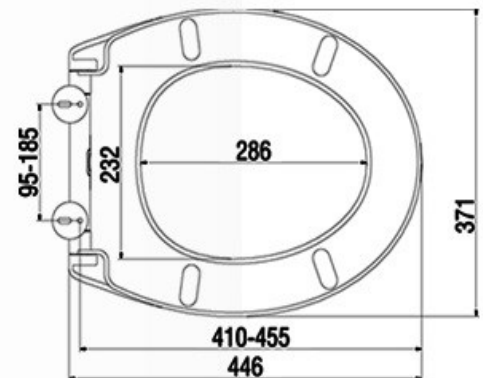

5 PER CARTON