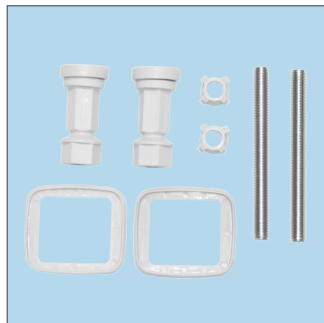

The Venezia STA-TITE<sup>®</sup> Silentium<sup>®</sup> is designed for universal pans and closes softly, preventing slamming and pinched fingers. Made from Durolux<sup>®</sup> thermoset plastic, this seat is long-lasting and offers a ceramic-like shine. The chrome-plated hinges provide a stylish accent for your bathroom and adjust to help achieve the perfect fit to your pan. This seat features STA-TITE<sup>®</sup>: the patented fixing system that always stays tight and takes the guesswork out of installation. The lower portion of the nut shears off when the proper tightness is reached, so you cannot over-tighten.

### SEAT FEATURES

STA-TITE<sup>®</sup> - patented fixing system that will not loosen! Simple, "no mess" installation ensures your seat stays tight on the pan

Silentium<sup>®</sup> - slowly and quietly closes to prevent slamming and pinched fingers