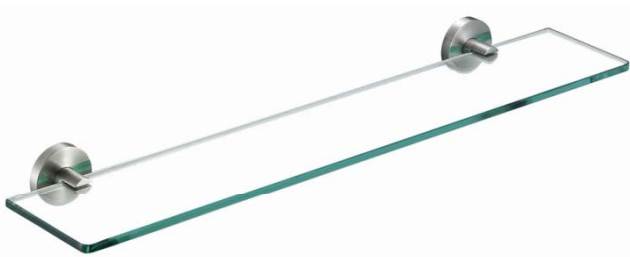

Utility shelf

- Utility glass shelf with supports in stainless steel.
- Durability and resistance against corrosion.
- Circular supports with hidden anchor system.

TECHNICAL DATA

- Made of glass and AISI 304 stainless steel satin finish.
- Dimensions: 55 high x 600 wide x 128 deep mm.
- Hidden wall fixations included.

SUGGESTED TEXT FOR PRESCRIPTION

Utility shelf NOFER or similar, made of glass and AISI 304 stainless steel satin finish. Dimensions: 55 high x 600 wide x 128 deep mm.

NOFER S.L.
 Avenida de la fama, 118
 08940 · Cornellà de Llobregat (Barcelona)
 Tel +34 934 742 423 · Fax +34 934 743 548
 export@nofer.com · www.nofer.com