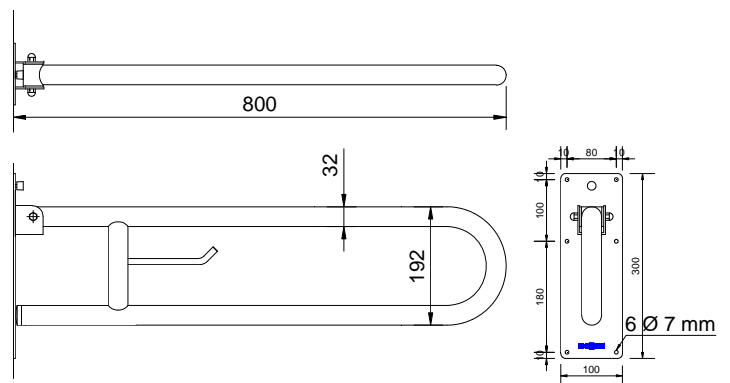

Swing-up grab bar

- Wall mounted swing-up grab bar.
- Suitable for support next to wash basins, toilets, showers and bathtubs.
- Specially designed for accessible environment.
- Stainless steel satin finished.

TECHNICAL DATA

- Made in AISI 304 stainless steel.
- Length: 800 mm.
- Wall fixing flange dimension: 300 x 100 mm.
- Bars Ø 32 mm.
- With brake and paper holder.
- Recommended installation high: 70 - 75 cm from top bar to finished floor.
- Stainless steel fixations included.
- Non conductive kit included.

SUGGESTED TEXT FOR PRESCRIPTION

Swing-up grab bar NOFER or similar, in AISI 304 stainless steel satin finished. With brake and paper holder. Length: 800 mm, bars Ø 32 mm.

TECHNICAL DRAWING

Dimensions in mm