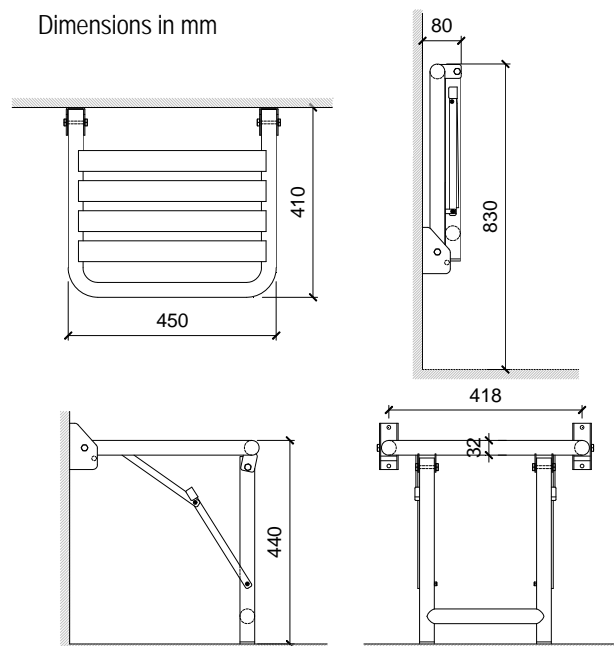

**TECHNICAL DATA**

- Made of AISI 304 stainless steel.
- Maximum dimensions: 440 high x 450 wide x 410 deep mm.
- Bars: diameter 32 mm.
- Maximum weight capacity: 120 Kg.
- Fixing materials included.
- Maintenance: Stainless steel needs maintenance because dust can eventually damage the chrome in stainless steel. We recommend monthly cleaning with our special product.

**TECHNICAL DRAWING**

Dimensions in mm

**SUGGESTED TEXT FOR PRESCRIPTION**

Folding shower seat NOFER or similar, in AISI 304 stainless steel. Maximum dimensions: 440 high x 450 wide x 410 deep mm. Bars: diameter 32 mm.